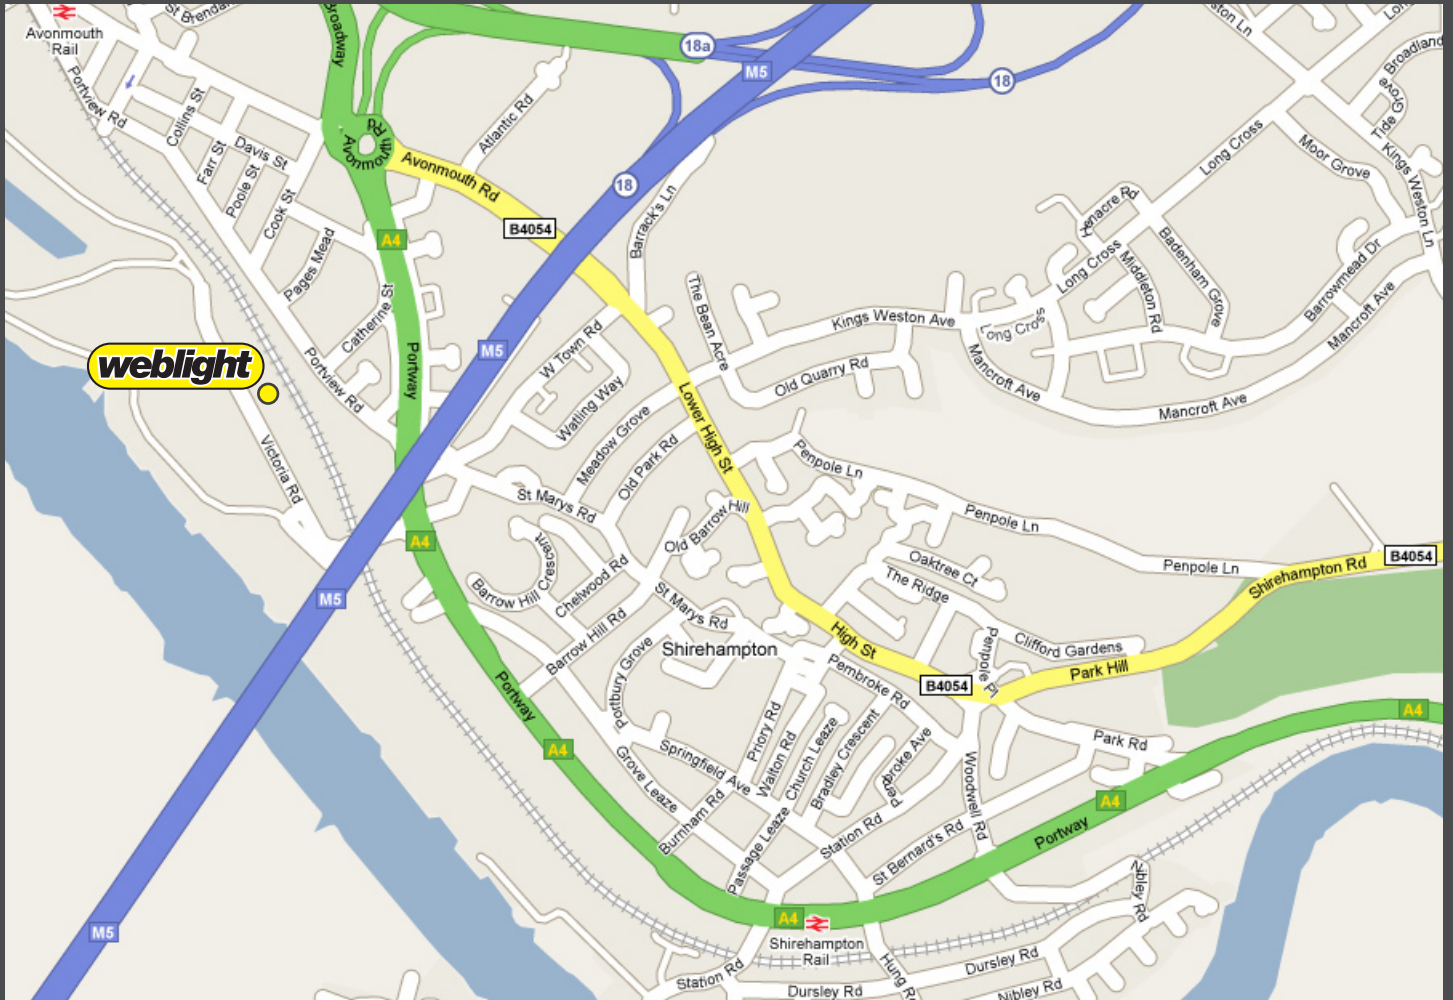

Directions to Weblight Bristol

Weblight Limited
Unit E 7A4 Estate
Victoria Road
Avonmouth
Bristol BS11 9DB

Tel: 0117 9821210
Fax: 0117 9821153
E-mail: info@weblight.co.uk

www.weblight.co.uk

From M25

- » Leave the M25 at junction 15, then join the M4 motorway (signposted The West, Slough).
- » Follow directions from the M4 below.

From M4

- » Leave the M4 at junction 20 (signposted The South West, The Midlands), then keep in left hand lane to join M5 (signposted The South West).
- » At junction 16 continue forward on M5 (signposted The South West).
- » Leave M5 at junction 18.
- » Take A4 sign posted to Bristol.
- » Go under the motorway and turn right at traffic lights (sign posted to Park & Ride).
- » You are now in Victoria Road.
- » Take last turn on right, and go to the end of the cul-de-sac.