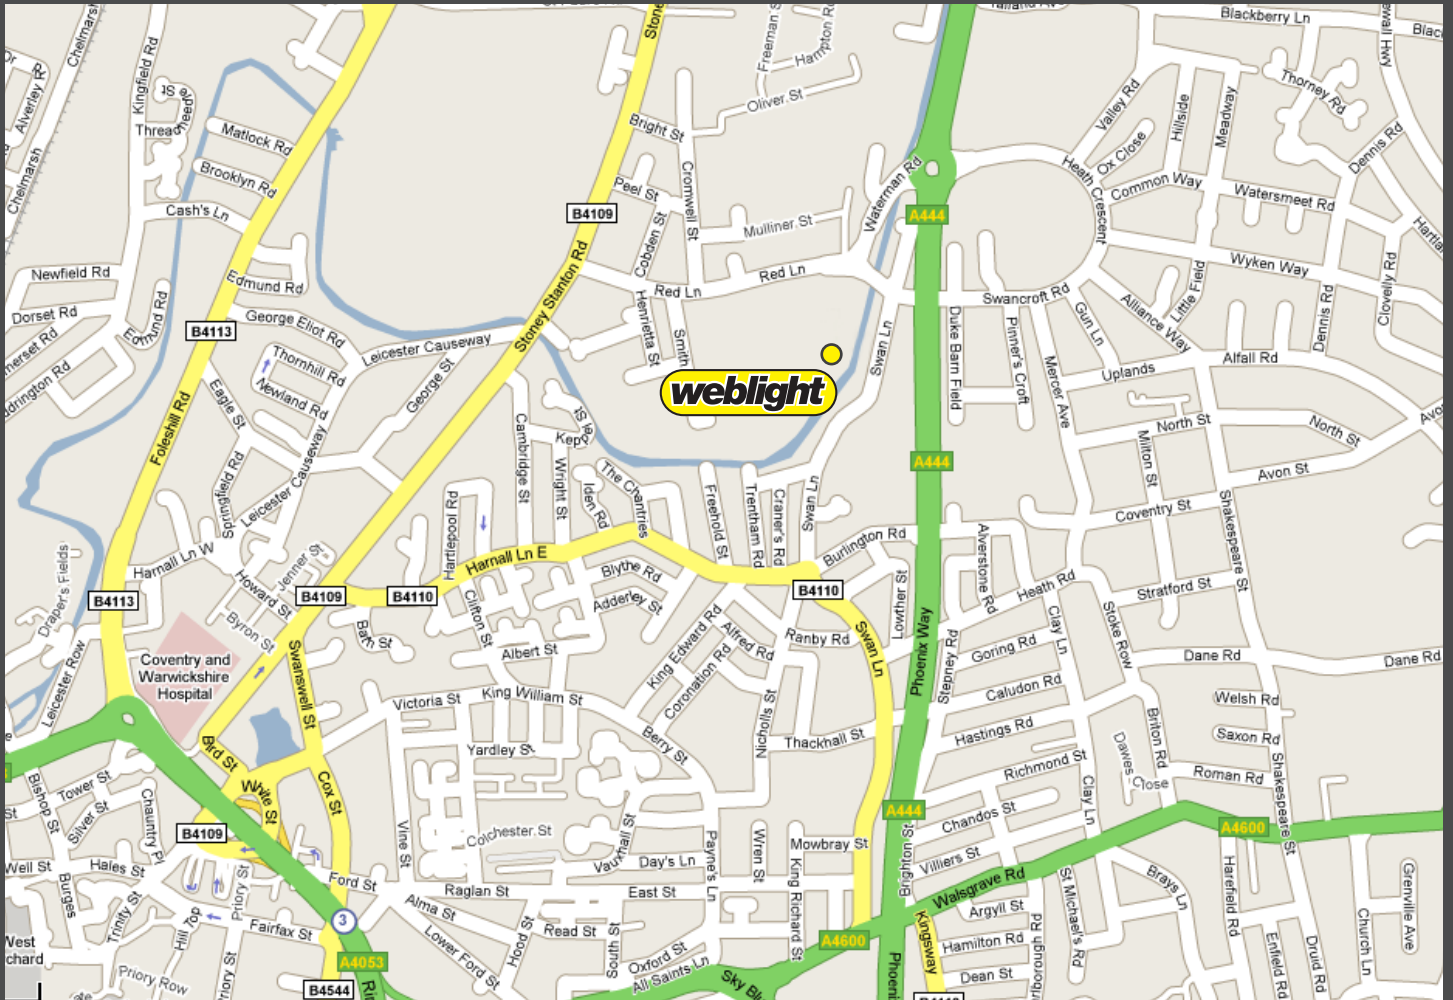

Directions to Weblight Coventry

Weblight Limited
5 Central City Industrial Estate
Red Lane
Coventry
West Midlands CV6 5RY

Tel: 02476 686620
Fax: 02476 686080
E-mail: info@weblight.co.uk

www.weblight.co.uk

From the South

- » Leave the M1 North at J17 signed Coventry South
- » Join the M45 which becomes the A45
- » At the airport roundabout take the third exit onto the B4110
- » Take the 3rd exit at the Asda roundabout onto the B4110 signed Stoke
- » Carry straight on through 2 sets of lights across roundabout onto dual carriage way
- » Turn left at the next roundabout then right at the mini roundabout into Red Lane.
- » Turn left into Central City Industrial Estate and Weblight is the 2nd cul-de-sac on the left.

From the North

- » Leave the M6 south at J3
- » Take the A444 signed to Coventry City Centre
- » Carry on over 4 roundabouts
- » Turn right at the next roundabout then right at the mini roundabout into Red Lane.
- » Turn left into Central City Industrial Estate and Weblight is the 2nd cul-de-sac on the left.