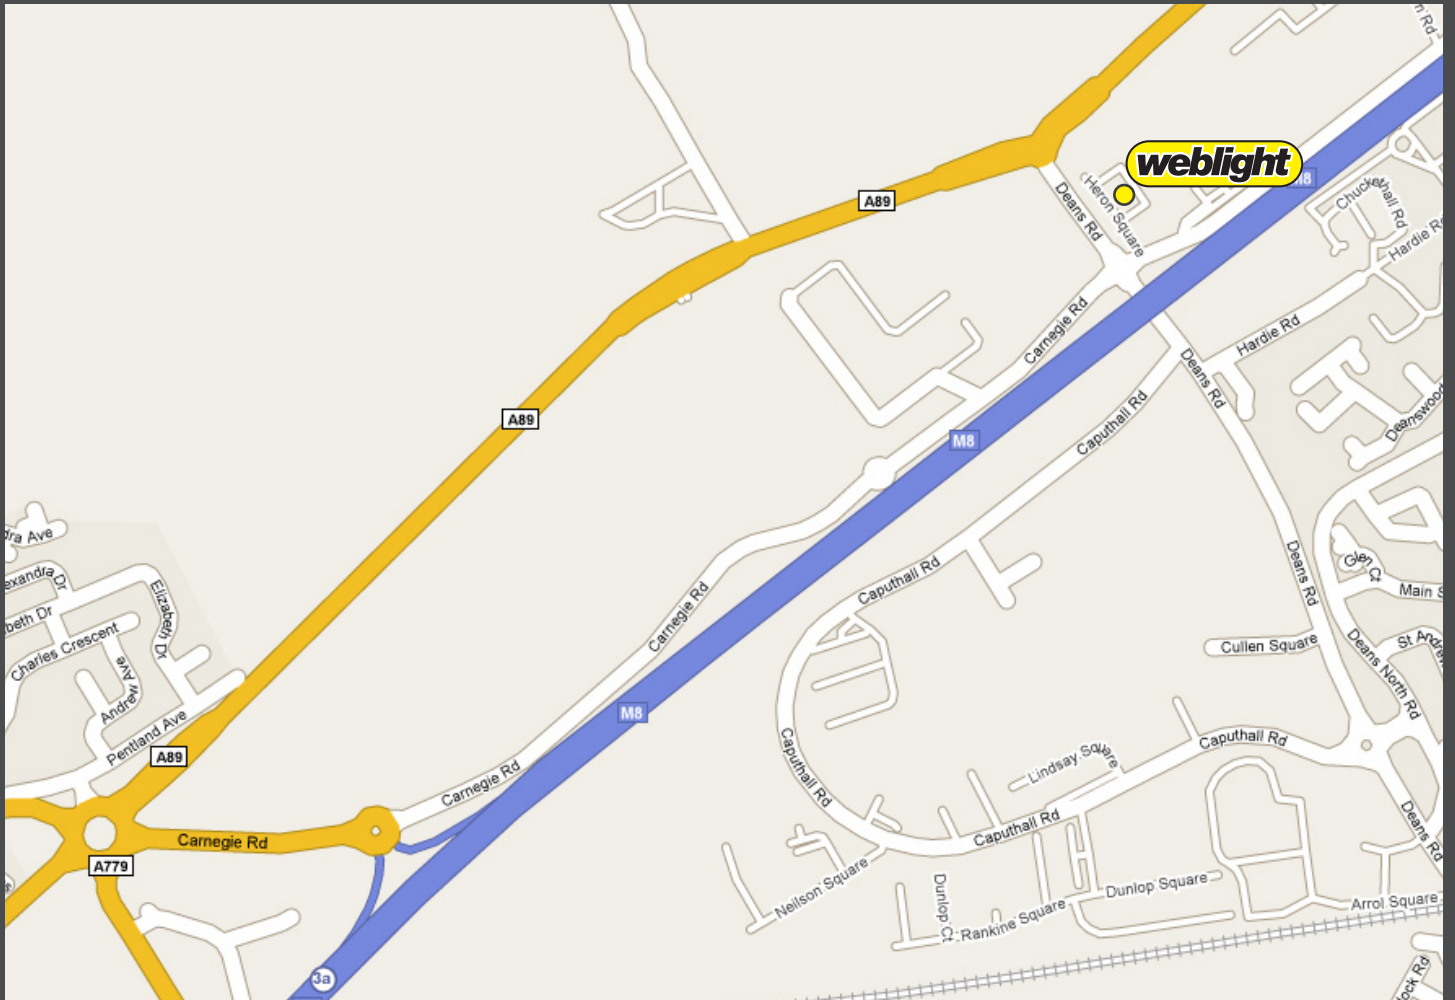

Directions to Weblight Livingston

Weblight Limited
Unit 7 Heron Square
Deans Industrial Estate
Livingston
West Lothian EH54 8QY

Tel: 01506 465525
Fax: 01506 465524
E-mail: info@weblight.co.uk

www.weblight.co.uk

From the M6

- » Take the toll section of the M6 at Junction 9 which rejoins the toll free M6.
- » Continue along the M6 which merges onto the A74(M) and then the M74.
- » On the M74 take the M8 exit signed to Edinburgh.
- » Leave the M8 at junction 3A, then at roundabout take the 1st exit onto Carnegie Road (signposted Bathgate, Broxburn A89).
- » At Boghall Roundabout take the 5th exit onto the A89 (signposted Broxburn).
- » At roundabout take the 2nd exit onto Deans Road.
- » Continue forward onto Deans Road. Entering Livingston.